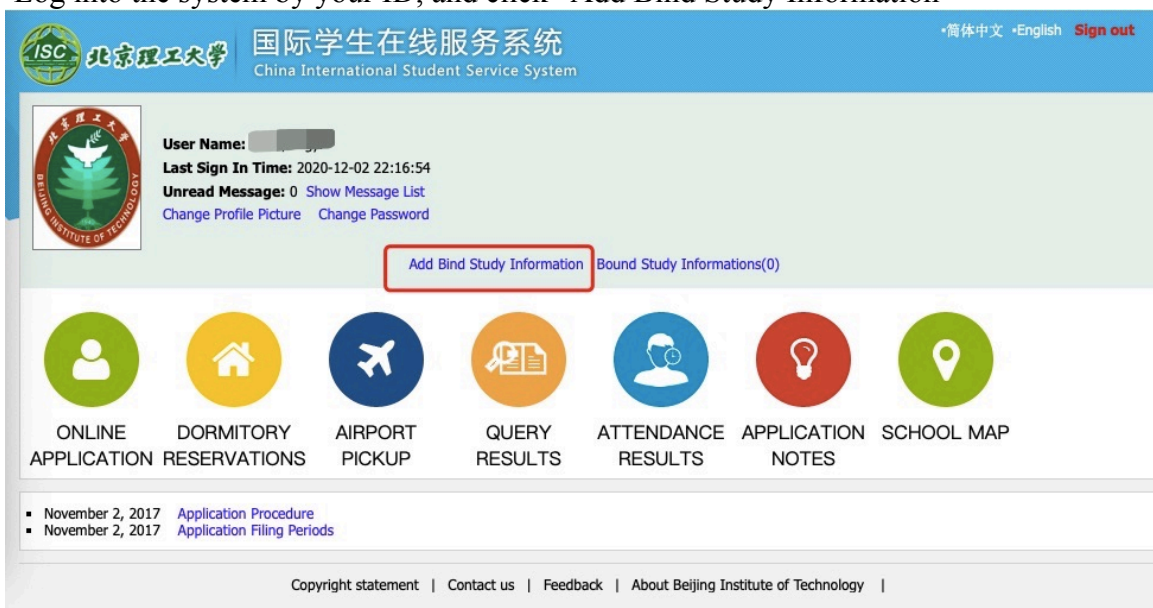

5. You will receive an email with the subject "Bit University Online Application System for International Students", and click the link to activate.

You have already registered on Beijing Institute of Technology Online Application System for International Students by using this Email address. Please ensure that it is your frequently used email address as the University can email you when necessary.

The registered information is as follows:

User name is , password is

Please click the link to activate your account.

Entry for activation: <http://apply.isc.bit.edu.cn/member/active.do?password=3773.COM&credential=f4163de5c491457d83c82079cdc772e1&username=>

For more information, please login on the system. [Beijing Institute of Technology Online Application Platform](#).

您已在“北京理工大学国际学生服务平台”中用此邮箱地址注册。请确认此邮箱为您的常用邮箱，以便您能及时收到学校发送的重要通知。

您的注册信息为：

用户名为： 密码为

请点击下面的链接，激活账号。

注册激活链接入口：<http://apply.isc.bit.edu.cn/member/active.do?password=3773.COM&credential=f4163de5c491457d83c82079cdc772e1&username=>

详情请登录 [北京理工大学国际学生服务平台](#)查看

- Log into the system by your ID, and click “Add Bind Study Information”